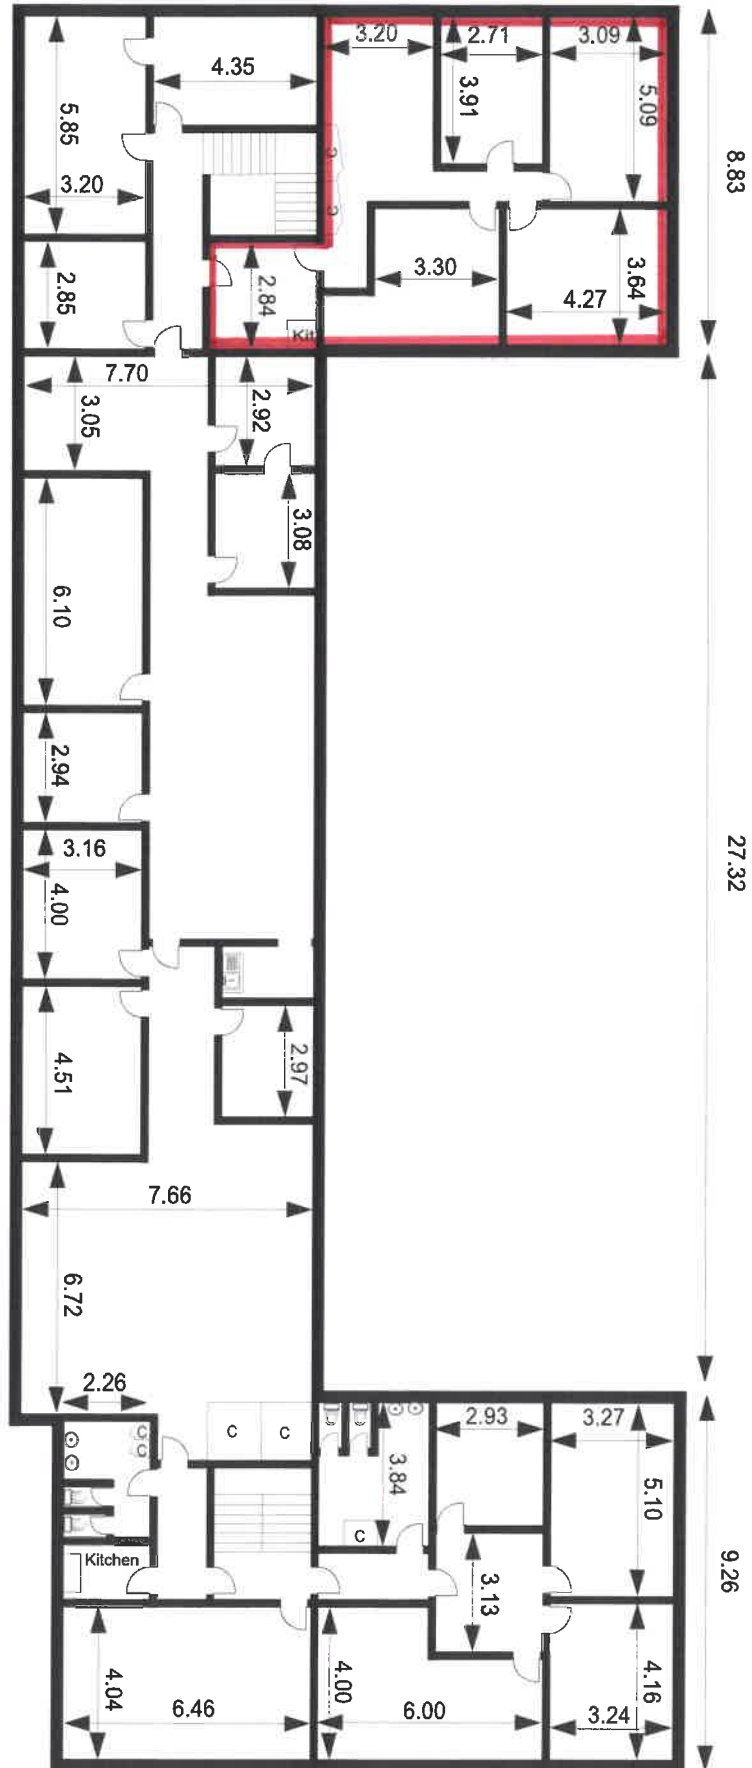

First Floor, Alma House, Reigate

Bridger Bell
COMMERCIAL

Aqua House
30-32 High Street
Epsom, Surrey, KT19 8AH
01372-741777

Sketch Plan for
illustrative purposes
Scale 1:200