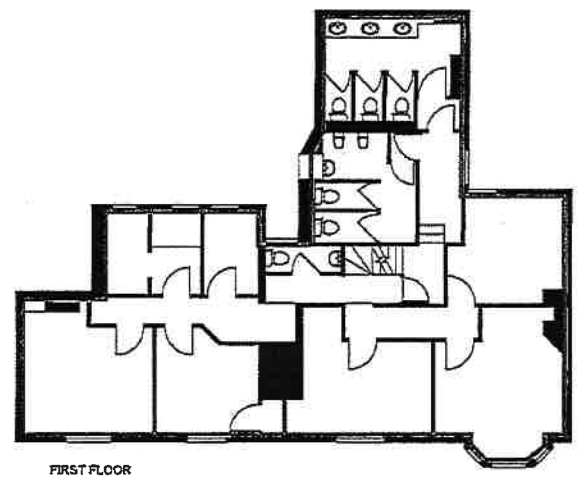

 RED OUTLINED AREAS SHOW THE DEMISE  
 BROWN AREA SHOWS RIGHT OF WAY

SCALE 1:200 on A4  
 when scale bar measures 5cm when printed  

ADDRESS:  
 Cafe Rouge  
 96-98 High Street  
 Epsom  
 Surrey, KT19 8BJ

SITE PLAN SCALE 1:1250

FIRST FLOOR

SECOND FLOOR

GROUND FLOOR

*Handwritten note:*  
 window 100 to 102  
 etc.