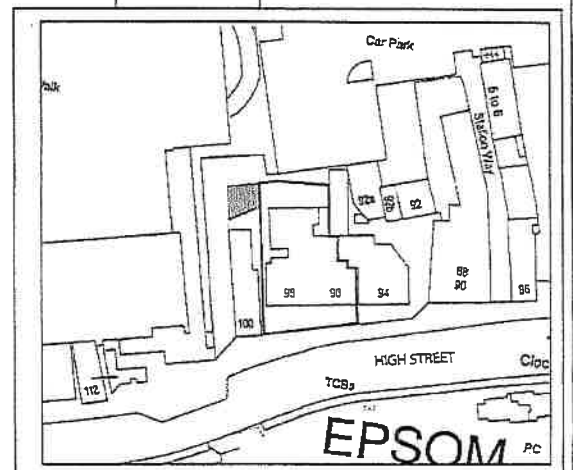

 RED OUTLINED AREAS SHOW THE DEMISE  
 BROWN AREA SHOWS RIGHT OF WAY

SCALE 1:200 on A4  
 when scale bar measures 5cm when printed  

ADDRESS:  
 Cafe Rouge  
 96-98 High Street  
 Epsom  
 Surrey, KT19 8BJ

SITE PLAN SCALE 1:1250

FIRST FLOOR

SECOND FLOOR

GROUND FLOOR

*Handwritten note:*  
 window 100 to 102  
 etc.