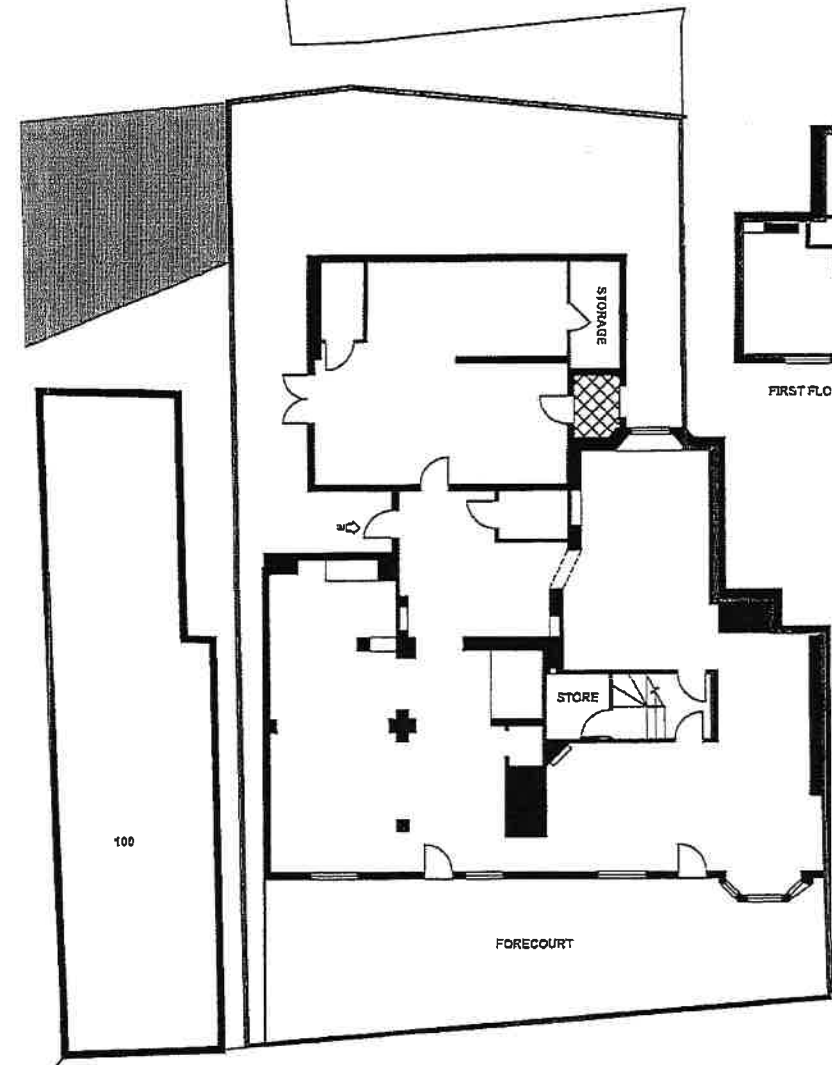

 RED OUTLINED AREAS SHOW THE DEMISE  
 BROWN AREA SHOWS RIGHT OF WAY

SCALE 1:200 on A4  
 when scale bar measures 5cm when printed  

ADDRESS:  
 Cafe Rouge  
 96-98 High Street  
 Epsom  
 Surrey, KT19 8BJ

SITE PLAN SCALE 1:1250

FIRST FLOOR

SECOND FLOOR

GROUND FLOOR

*Handwritten note:*  
 window 100 to 102  
 etc.